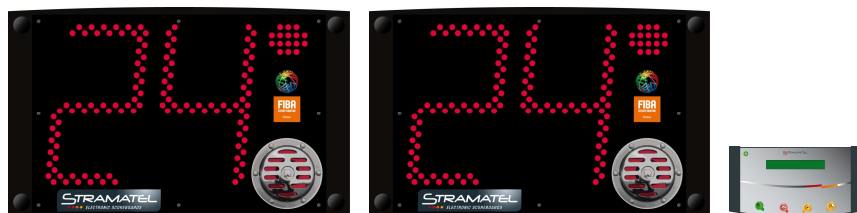

MULTISPORT SHOT-CLOCKS Readability 100 m

BASKET BALL

SC 24 Autonom

(non contractual picture)

Composition

- 2 electronic display boards with 2 charges
- 1 control console with 1 charger
- 1 carrying case for control console
- 2 polycarbonate stands (Floor installation)
- Operating and installation instructions

Description

- Use :** Indoor
- Transmission :** Radio (868 MHz) or Cable – works independently from main scoreboard
- Readability :** 100m, angle >160°
- Dimensions :** 500 x 300 x 65 mm
- Weight :** 2,5 kg per unit
- Built-in lead-acid batteries:** 2 x 12V 2,3Ah (about 15 hours capacity).
- Power consumed:** 30 VA
- Protection :** Unbreakable matte polycarbonate front face (DIN 18032-3)
- Integrated Horn:** 96dB at 1m
- Mains cable:** 2 x 25 m – Type: 230V, 3G, 0.75 mm²
- Transmission cable :** for cable controlled model

Display functions

- 24/14 second attack timer:** 2 red LED digits (23 cm) per display
- Timer Stop:** 1 red LED dots (5 cm) per display

Control consoles

- 1 console:** (340 x 175 x 60 mm) with LCD screen
 - 1 charger (radio):** Hold the consoles in charge when there are not in use. (Autonomy max 16 h)
 - 1 carrying case:** for control console (360 x 260 x 90 mm)
- WORK INDEPENDANTLY FROM A MAIN SCOREBOARD**

Options

- Installation support frame** (for installation behind the Basket Ball Backboards)
- Led Strip:** Electric light to be installed behind the backboard, connected with the 24 second shot clocks, synchronised with the main timer to light up at the end of each period