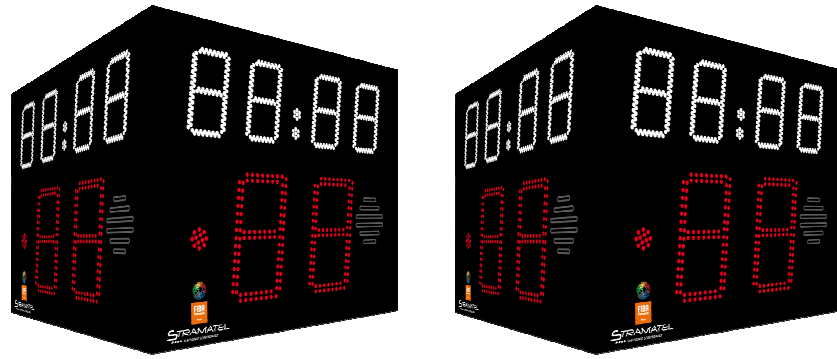

MULTISPORT SHOT-CLOCKS Readability 130 m
BASKET BALL

4-SIDED SC24 TIMER SUPER PRO

(non contractual pictures)

Composition

- 2x 4-sided display units
- 1 control console
- 1 carrying case for control console
- 2 mains cable
- 2x junction boxes and transmission cables
- Operating and installation instructions

Description (per display unit)

- Use:** Indoor
- Transmission:** Cable. Works only with STRAMATEL Multisport scoreboard
- Readability:** 130m, angle >160°
- Dimensions:** 600 x 770 x 770mm
- Weight:** 25 kg
- Power supply:** 230V / 50-60Hz
- Power consumed:** 143 VA
- Protection:** Unbreakable matt polycarbonate front face (DIN 18032-3)
- Integrated Horns:** 2 horns, 116dB at 1m
- Mains cable:** 1x25 m – Type: 230V, 3G, 0.75 mm²
- Cable controlled:** Junction Box + 25 m transmission cable (scoreboard/junction box) – Type: DIN/DIN + 25 m transmission cable (junction box/main junction box) – Type: phone cable 2 pairs 6/10th

Display functions (for each side)

- Shot-clock:** 2 red LED digits (25 cm)
- Game clock repeater:** 4 white LED digits (16 cm) + blinking points
- 24/14s violation:** 1 red LED point

Control consoles

- 1 console:** (145 x 150 x 40 mm) with LCD screen with 1 lane of 20 characters (9mm high)
 - Shot-clock controller
- Works only with STRAMATEL Multisport scoreboard