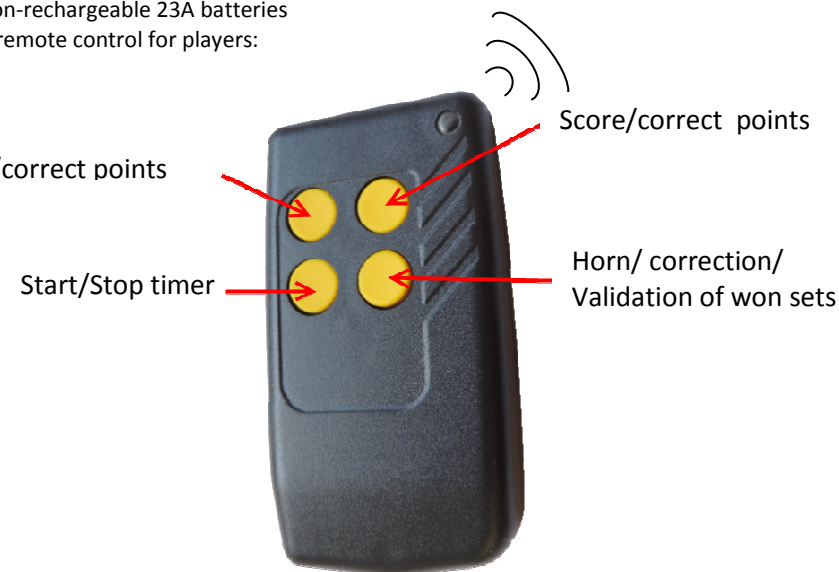

MULTI-TOP with player remote control

(non contractual picture)

Composition

- 1 portable scoreboard with retractable control console
- 1 player remote control
- 1 Battery charger
- Operating instructions

Description

Use :	Indoor
Readability :	35m, angle >160°
Dimensions :	730 x 370 x 110mm
Weight :	5.5 kg
Power supply :	Integrated batteries allowing a battery life of about 20 hours when totally charged Built-in lead-acid batteries: 2 x 6V 4,5Ah
Protection :	Unbreakable mat polycarbonate front face (DIN 18032-3)
Integrated buzzer :	86 dB at 3m

Display functions

Score :	2 x 3 red LED digits (9 cm)
Timer/Rest period :	4 red LED digits (9 cm) + blinking points
Period :	1 green LED digit (9 cm)
Ball possession:	2 red LED arrows
Team fouls (BB)/ Exclusion timer :	2 x 1 yellow LED digits (9 cm)
Time out (BB, HB, VB) or number of exclusions (HB) :	2 x 3 green points

Player remote control

Clear range 35 m – Dimensions: 73 x 39 x 16 mm
Run on non-rechargeable 23A batteries
4-button remote control for players:

Control consoles

- 1 retractable console:** (340 x 175 x 60 mm) with LCD screen with 2 lanes of 20 characters (9mm high)
Main console: management of the main functions
- 1 charger:** Whilst not in use, the Multi-Top must be recharged with the supplied charger unit. (Autonomy max 20h)
Input: 100-240V 47-63 Hz 0,4A.
Output: 13,6VDC 0,75A.
- USB Port:** For programme update
- Programme:** 14 sport disciplines + « Free mode » to create your own sport discipline or for additional sports (wrestling, Pelota...)
- Multilingual Programme**