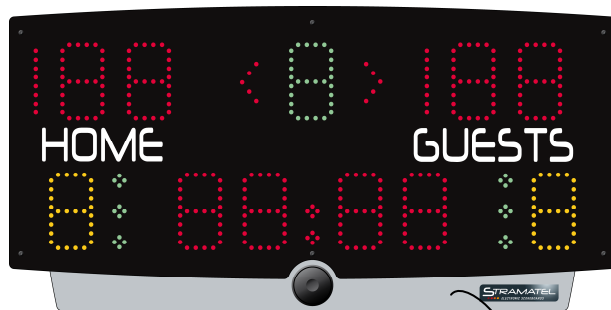

MULTI-TOP with player remote control

(non contractual picture)

Composition

- 1 portable scoreboard with retractable control console
- 1 player remote control
- 1 Battery charger
- Operating instructions

Description

Use :	Indoor
Readability :	35m, angle >160°
Dimensions :	730 x 370 x 110mm
Weight :	5.5 kg
Power supply :	Integrated batteries allowing a battery life of about 20 hours when totally charged Built-in lead-acid batteries: 2 x 6V 4,5Ah
Protection :	Unbreakable mat polycarbonate front face (DIN 18032-3)
Integrated buzzer :	86 dB at 3m

Display functions

Score :	2 x 3 red LED digits (9 cm)
Timer/Rest period :	4 red LED digits (9 cm) + blinking points
Period :	1 green LED digit (9 cm)
Ball possession:	2 red LED arrows
Team fouls (BB)/ Exclusion timer :	2 x 1 yellow LED digits (9 cm)
Time out (BB, HB, VB) or number of exclusions (HB) :	2 x 3 green points

Player remote control

Clear range 35 m – Dimensions: 73 x 39 x 16 mm
Run on non-rechargeable 23A batteries
4-button remote control for players:

Control consoles

- 1 retractable console:** (340 x 175 x 60 mm) with LCD screen with 2 lanes of 20 characters (9mm high)
Main console: management of the main functions
- 1 charger:** Whilst not in use, the Multi-Top must be recharged with the supplied charger unit. (Autonomy max 20h)
Input: 100-240V 47-63 Hz 0,4A.
Output: 13,6VDC 0,75A.
- USB Port:** For programme update
- Programme:** 14 sport disciplines + « Free mode » to create your own sport discipline or for additional sports (wrestling, Pelota...)
- Multilingual Programme**